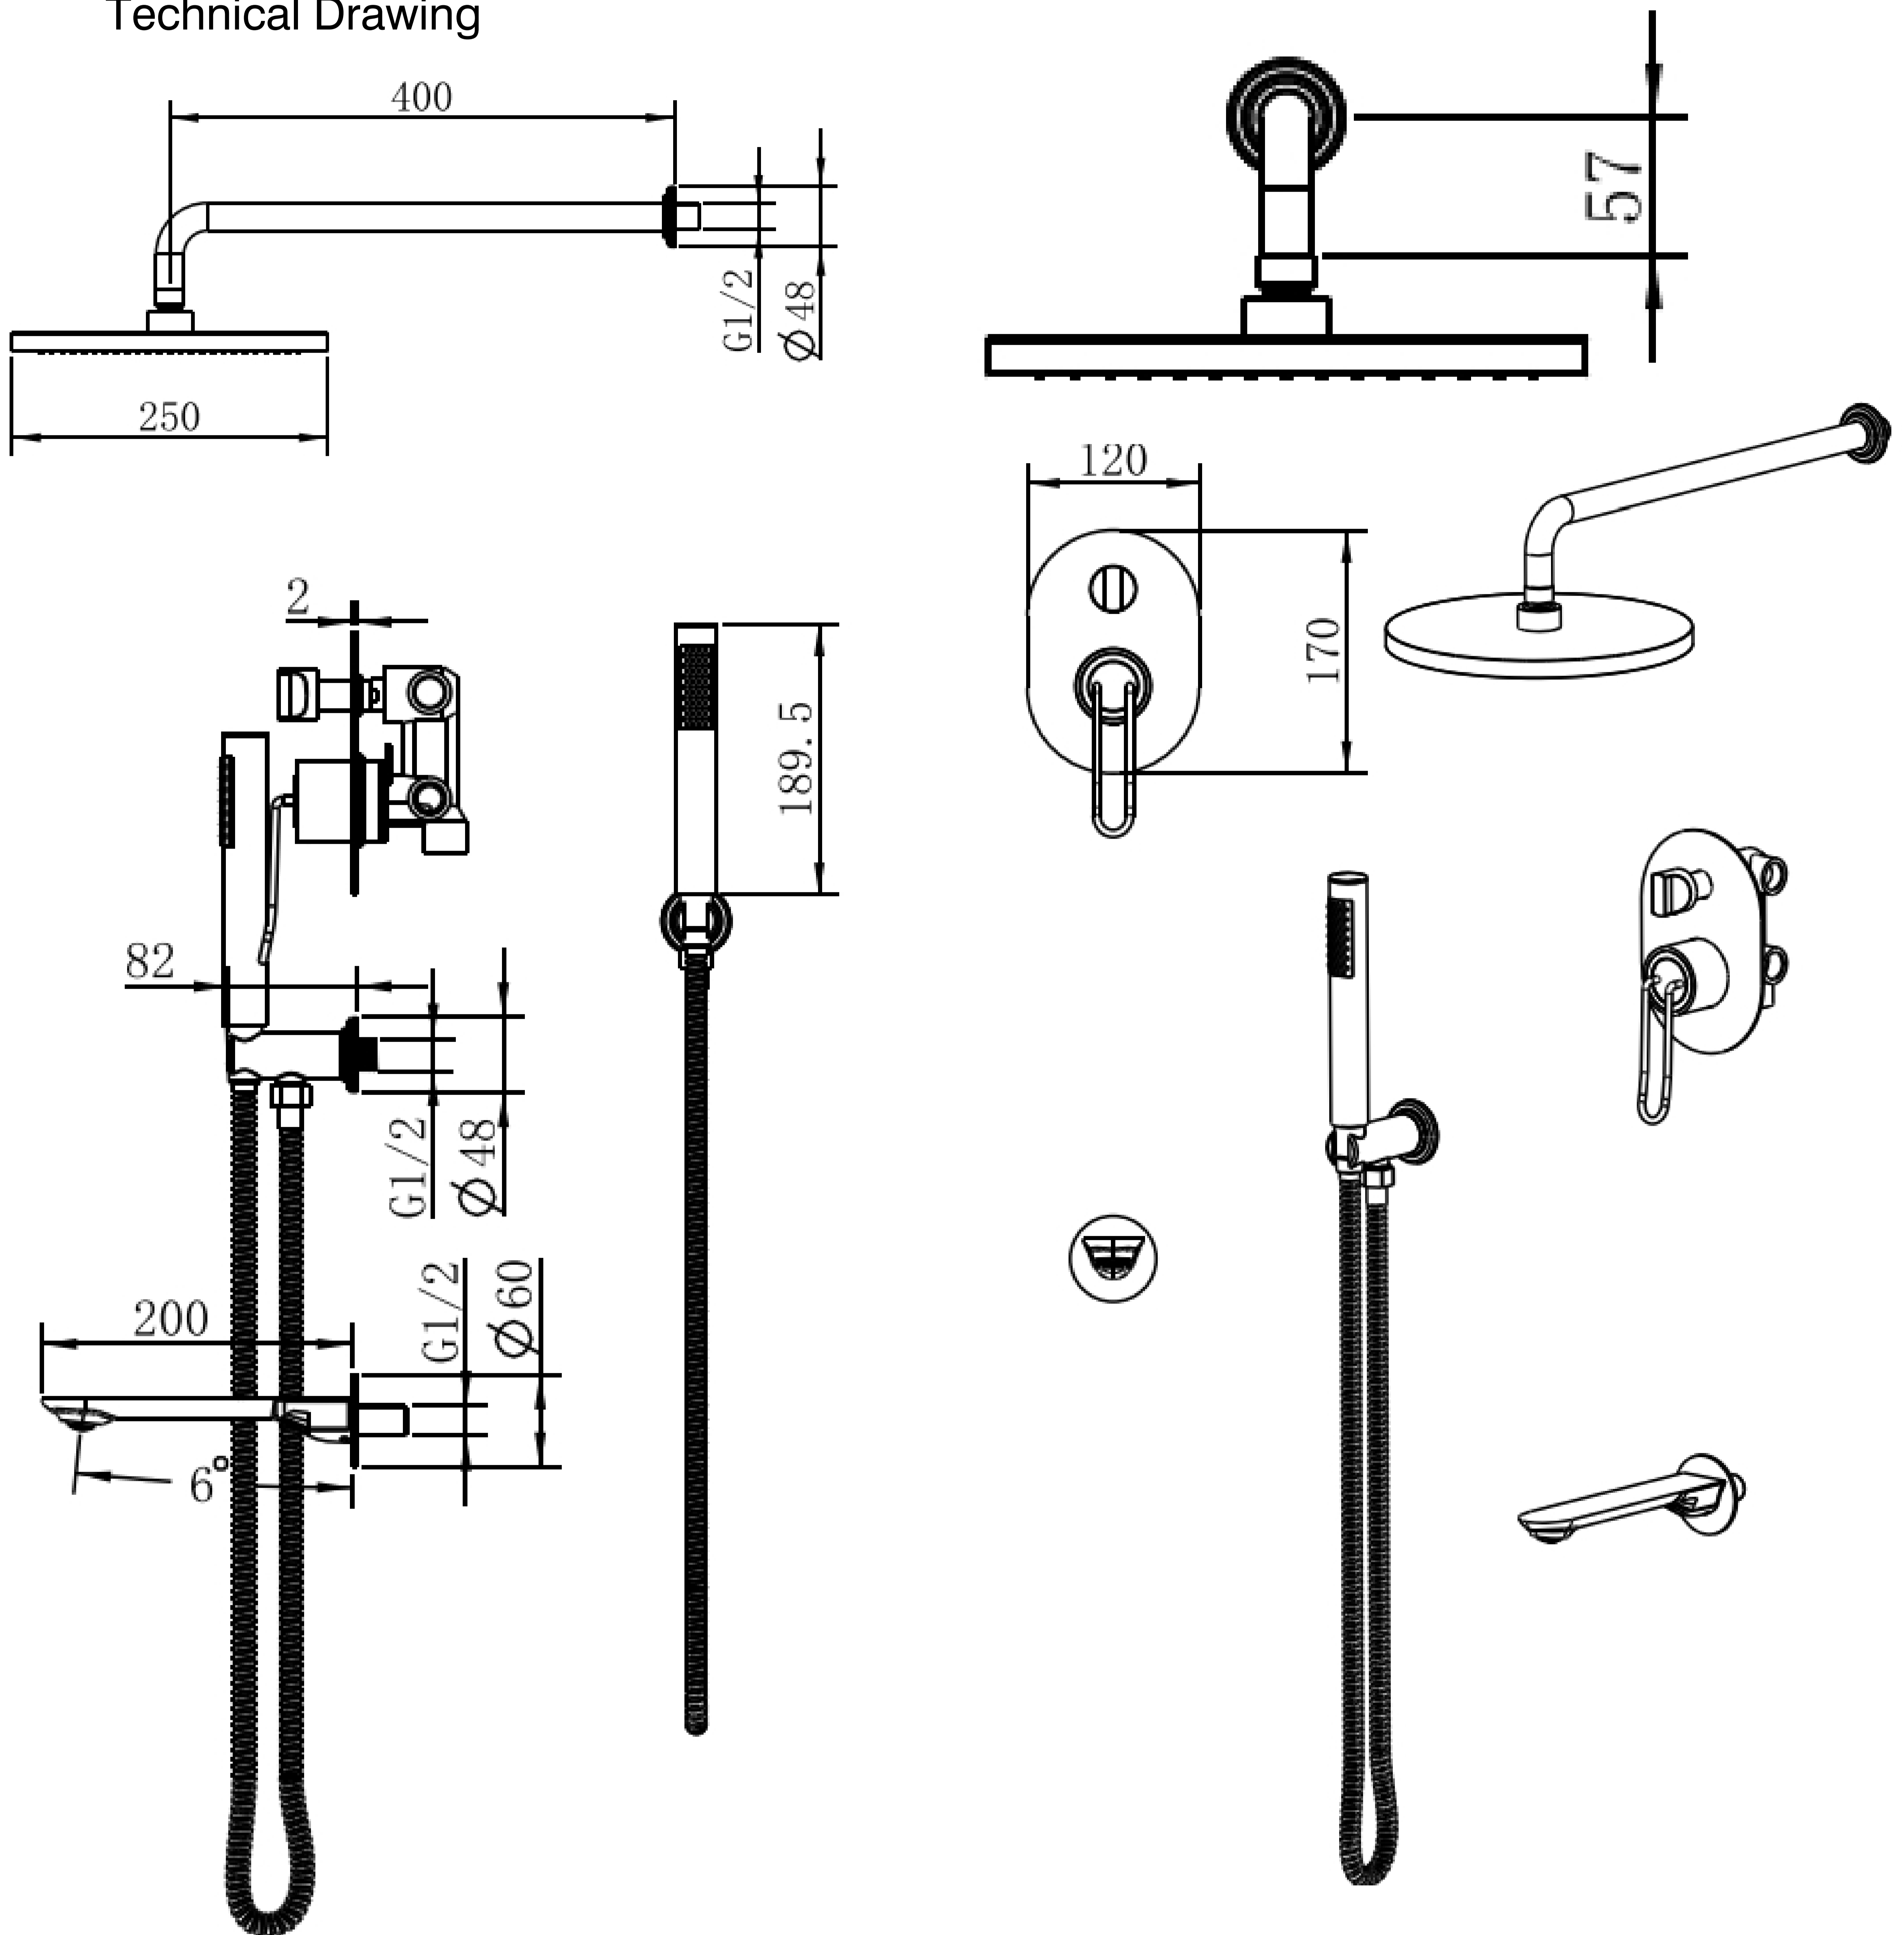

# Complete Shower Set

Product Code : 2524

## Technical Drawing

All dimension are in mm